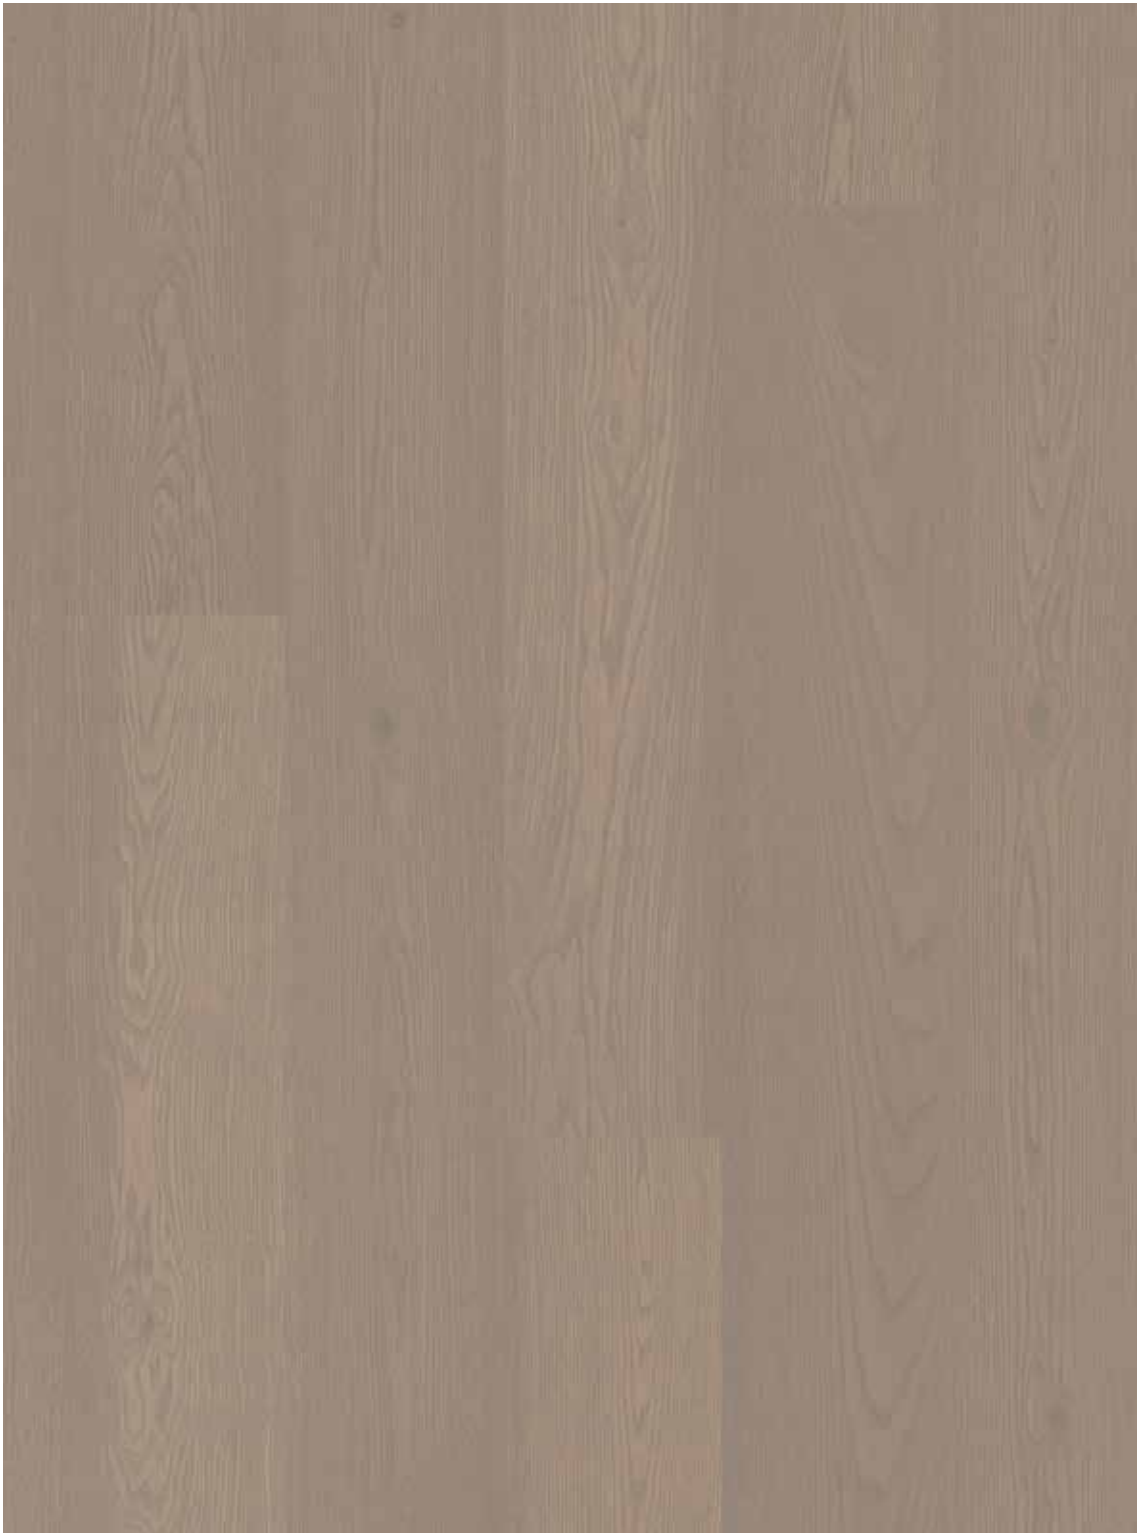

OAK HORIZON, PLANK

Dimensions: *14 x 138/ 209 x 2200 mm*

13,2 x 181 x 2200 mm

Features: *brushed, 2V bevel*

Floor heating: *suitable to very suitable*