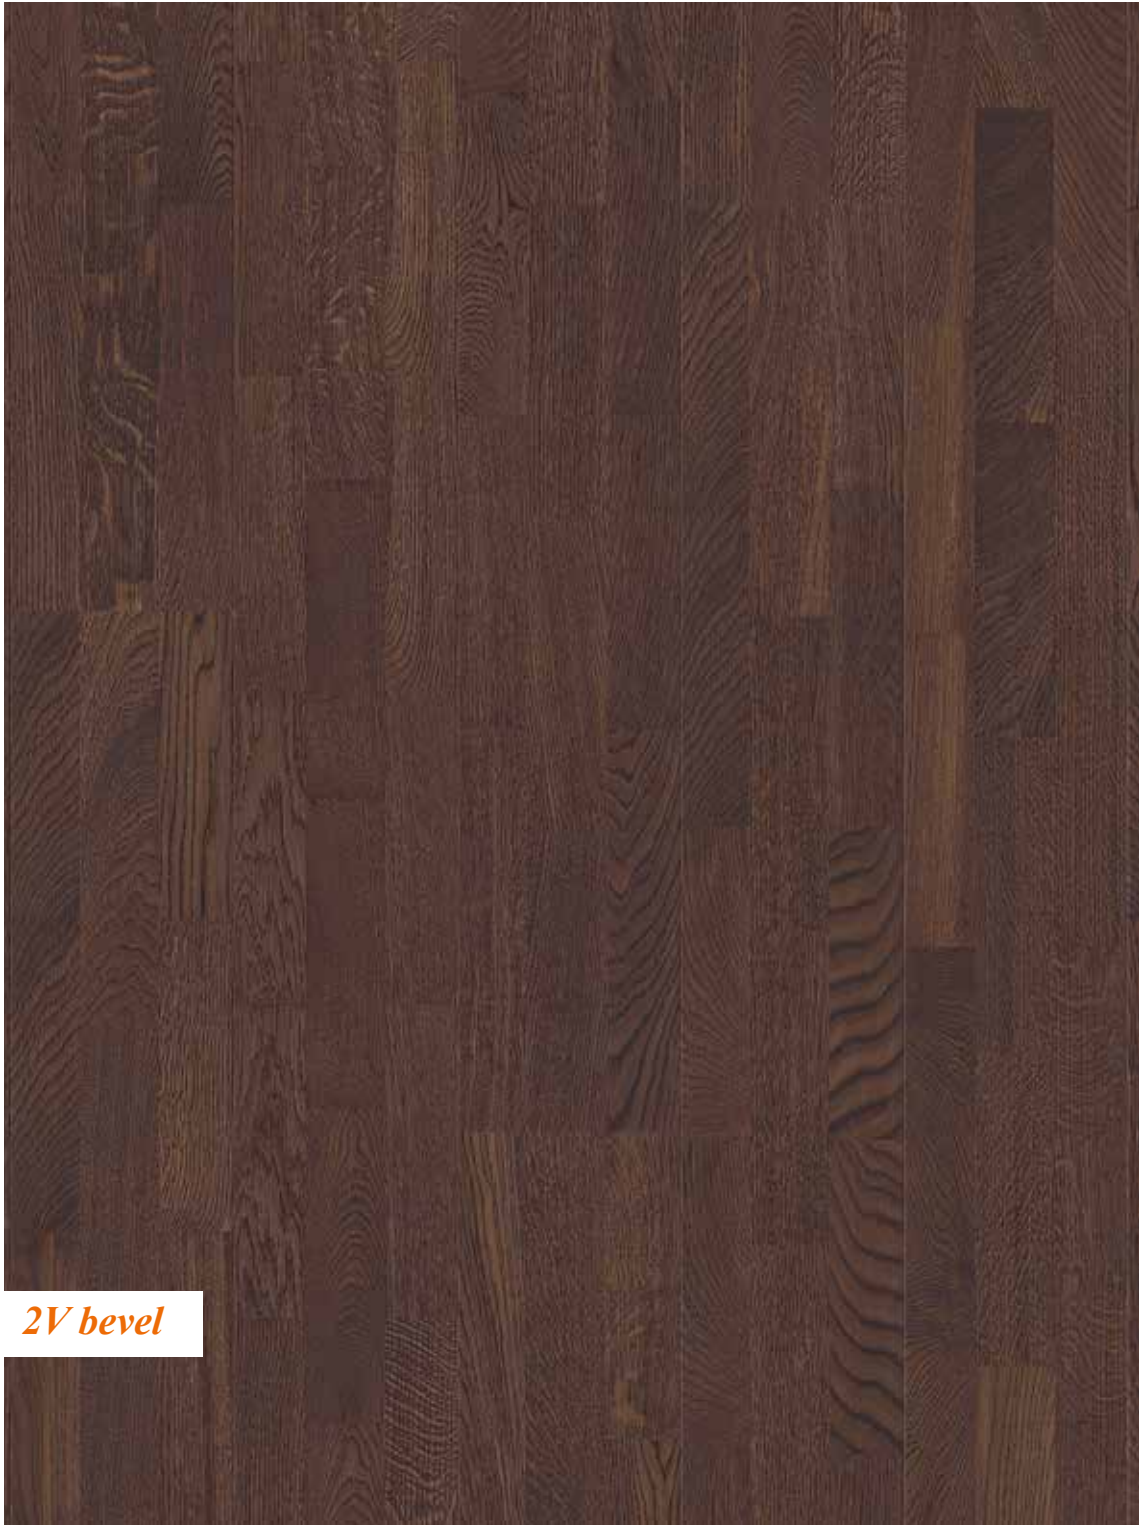

2V bevel

OAK GREY HARMONY, LONGSTRIP

Dimensions: *14 x 215 x 2200 mm*

Features: *brushed, 2V bevel, white pigmented*

Floor heating: *suitable to very suitable*

2V bevel

OAK ELEPHANT GREY, LONGSTRIP

Dimensions: *14 x 215 x 2200 mm*
Features: *brushed, 2V bevel*
Floor heating: *suitable to very suitable*