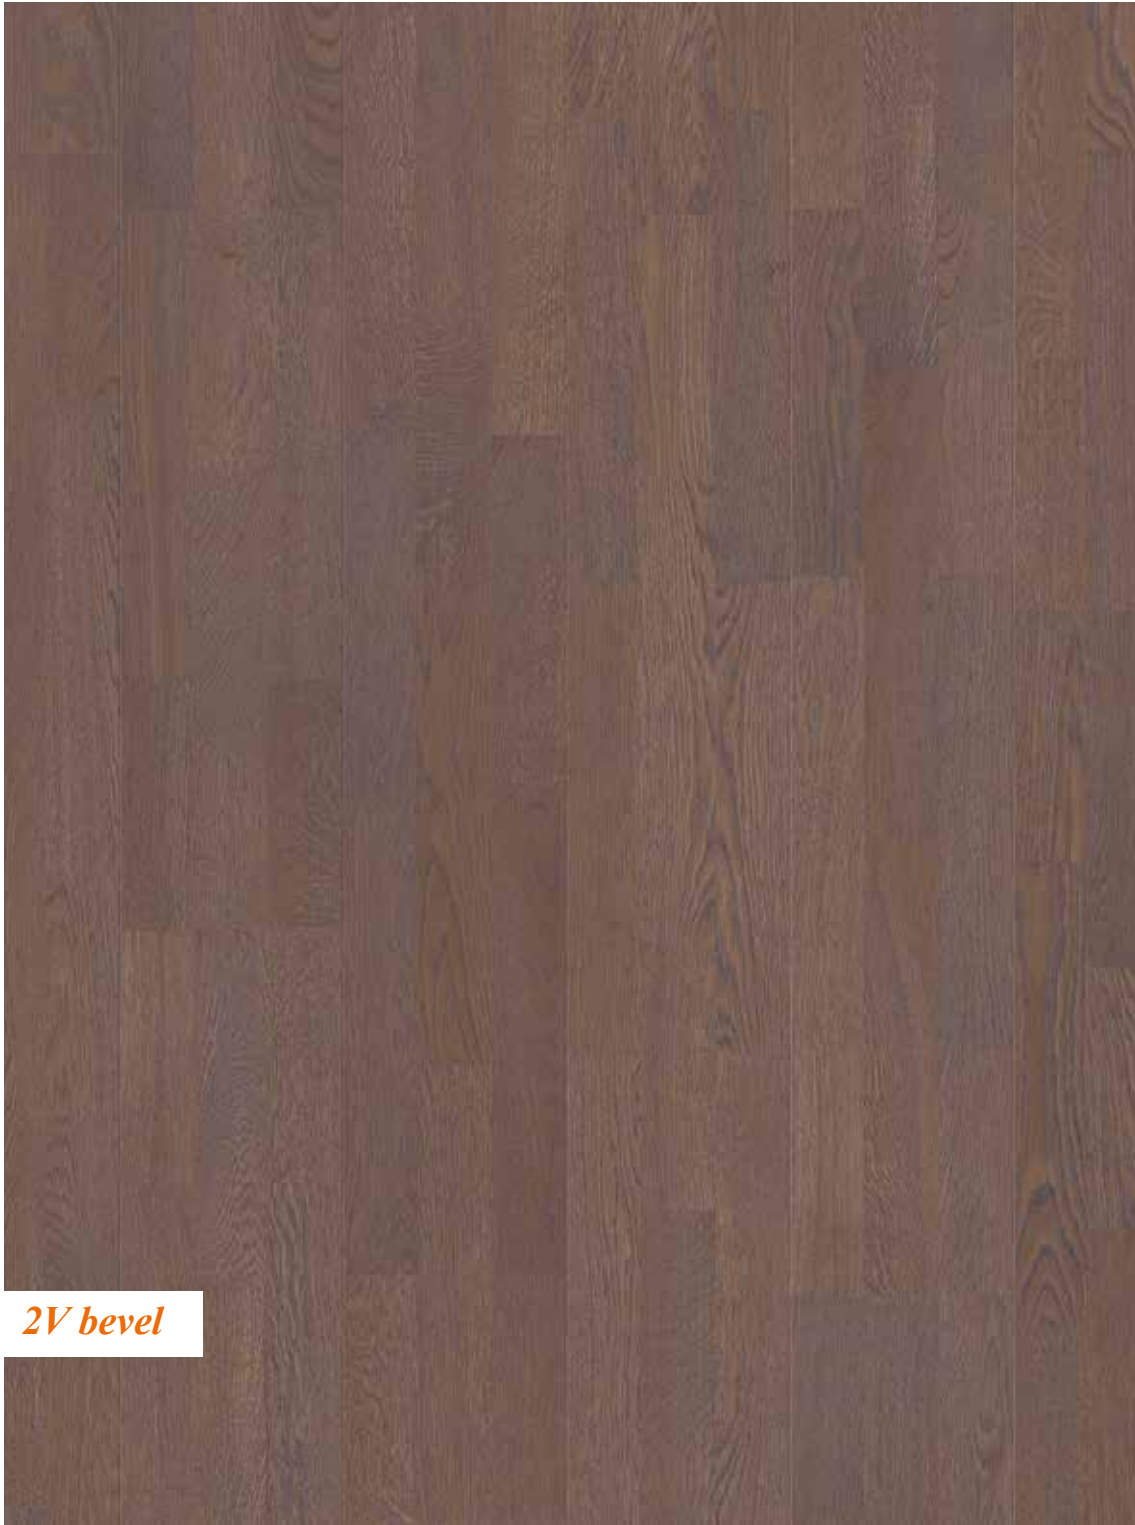

2V bevel

OAK ELEPHANT GREY, LONGSTRIP

Dimensions: *14 x 215 x 2200 mm*
Features: *brushed, 2V bevel*
Floor heating: *suitable to very suitable*