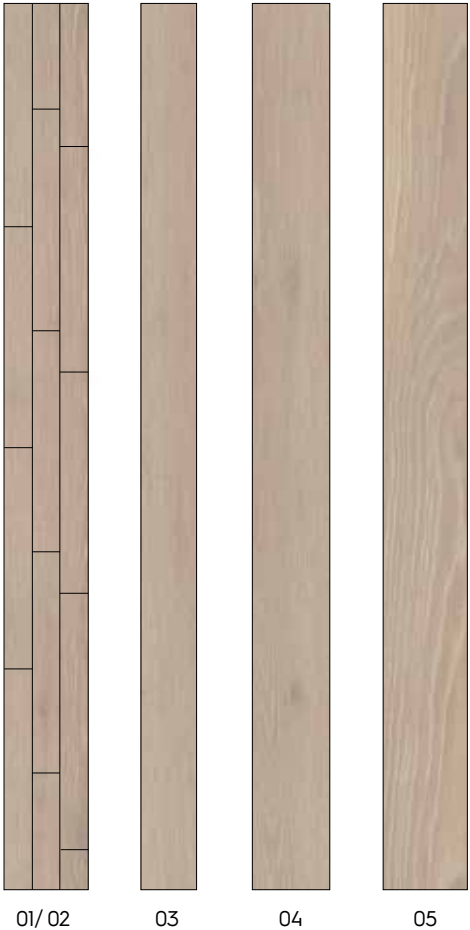

Oak Brazilian Brown

LONGSTRIP

Ash Andante white

Oak Concerto white

Oak Andante

Oak Finale

Oak Grey Harmony

Oak Elephant Grey

Oak Brazilian Brown

Formats

3-layer-parquet

- 01 LONGSTRIP 3-STRIP 14 x 215 x 2200 MM
- 02 LONGSTRIP 3-STRIP 13,2 X 215 X 2200 MM New
- 03 PLANK 14 x 138 x 2200 MM
- 04 PLANK 13,2 x 181 x 2200 MM New
- 05 PLANK CASTLE 14 x 209 x 2200 MM